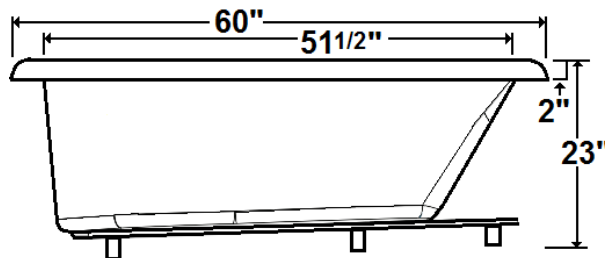

Vansant 1

60" x 42" Drop-In Acrylic Soaking Tub

Model Number
6042VT064
Drop-In Soaker in White

Features

- Constructed of high-gloss durable acrylic
- Pillow included
- Pre-leveled base for easy installation
- Textured floor
- Heater available – LM305
- Mood light available – LM522
- Made in the USA

All dimensions are +/- 1/2" and subject to change without notice
Confirm specifications before installation

Technical Information

- Weight: 114 lbs.
- Water Depth to Overflow: 16 3/8"
- Water Capacity: 57 gal.
- Sump Dimension: 40 1/2" x 24 1/2"