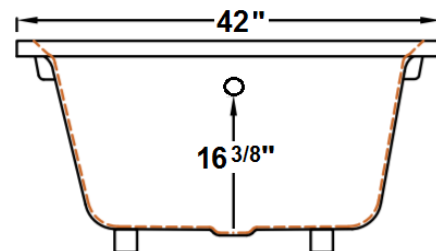

Vansant 1

60" x 42" Drop-In Acrylic Soaking Tub

Model Number
6042VT064
Drop-In Soaker in White

Features

- Constructed of high-gloss durable acrylic
- Pillow included
- Pre-leveled base for easy installation
- Textured floor
- Heater available – LM305
- Mood light available – LM522
- Made in the USA

All dimensions are +/- 1/2" and subject to change without notice
Confirm specifications before installation

Technical Information

- Weight: 114 lbs.
- Water Depth to Overflow: 16 3/8"
- Water Capacity: 57 gal.
- Sump Dimension: 40 1/2" x 24 1/2"