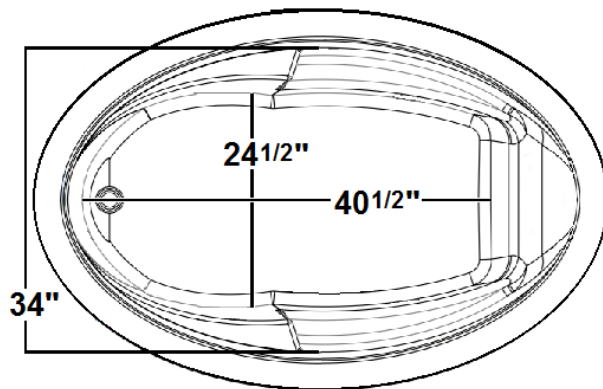

Vansant 1

60" x 42" Drop-In Acrylic Soaking Tub

Model Number
6042VT064
Drop-In Soaker in White

Features

- Constructed of high-gloss durable acrylic
- Pillow included
- Pre-leveled base for easy installation
- Textured floor
- Heater available – LM305
- Mood light available – LM522
- Made in the USA

All dimensions are +/- 1/2" and subject to change without notice
Confirm specifications before installation

Technical Information

- Weight: 114 lbs.
- Water Depth to Overflow: 16 3/8"
- Water Capacity: 57 gal.
- Sump Dimension: 40 1/2" x 24 1/2"